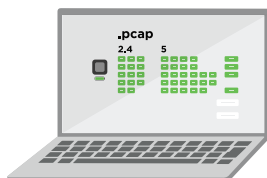

Ekahau Sidekick™

Precise Wi-Fi diagnostics and measurement device for all professionals

- ✔ All-in-one expert device with two Wi-Fi radios and a spectrum analyzer for professional Wi-Fi site surveys and troubleshooting
- ✔ Plug-and-play operation on iPad, macOS and Windows.
- ✔ Market leading precision for 2.4 & 5 GHz Wi-Fi spectrum with automated interference source identification
- ✔ Seven factory tested antennas are placed in the optimum orientation to deliver precise and consistent measurement accuracy
- ✔ All-day battery life removes the need for interrupting work to recharge devices at larger sites
- ✔ Supports all Wi-Fi standards, including the new 802.11ax (Wi-Fi 6)

The Must-Have Tools for your Wi-Fi Toolkit

Ekahau Survey™ for iPad

First professional Wi-Fi site survey tool for iPad

- ✔ Get productive faster with a powerful yet simple to learn user interface
- ✔ Deliver instant post-survey analysis with easy-to-read, crystal-clear heatmaps
- ✔ Locate detected access points automatically